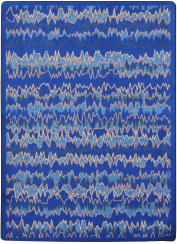

Product Details

Collection:	Kid Essentials®
Fiber	Premium WearOn® Nylon
Product Type:	Area Rugs
Backing:	SoftFlex®
Country of Origin:	USA
Additional Options:	3'10" x 5'4" Rectangle 5'4" x 7'8" Rectangle 7'8" x 10'9" Rectangle 10'9" x 13'2" Rectangle

Colors

01 Orange

02 Blue

03 Teal

Specifications are subject to normal manufacturing tolerances.
Sizes are approximate and actual carpet color may vary.

www.joycarpets.com