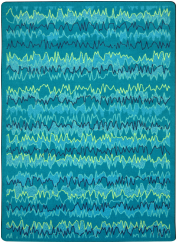

Product Details

Collection:	Kid Essentials®
Fiber	Premium WearOn® Nylon
Product Type:	Area Rugs
Backing:	SoftFlex®
Country of Origin:	USA
Additional Options:	3'10" x 5'4" Rectangle 5'4" x 7'8" Rectangle 7'8" x 10'9" Rectangle 10'9" x 13'2" Rectangle

Colors

01 Orange

02 Blue

03 Teal

Specifications are subject to normal manufacturing tolerances.
Sizes are approximate and actual carpet color may vary.

www.joycarpets.com