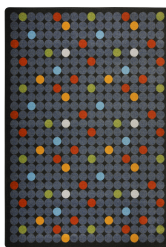

This design “hits the spot” for sophisticated fun amid controlled chaos. The grid of uniform spots will bring a space to life without overpowering the décor while random pops of colors chase boredom out the door. Perfect for young adults, Spot On has a youthful vibe without seeming childish.

## Product Details

<b>Collection:</b>	Playful Patterns™
<b>Fiber</b>	Premium WearOn® Nylon
<b>Product Type:</b>	Area Rugs
<b>Backing:</b>	SoftFlex®
<b>Country of Origin:</b>	USA
<b>Additional Options:</b>	3'10" x 5'4" Rectangle 5'4" x 7'8" Rectangle 7'8" x 10'9" Rectangle

## Colors

01 Antique

02 Licorice

03 Rainbow

04 Seaside

Specifications are subject to normal manufacturing tolerances.  
Sizes are approximate and actual carpet color may vary.

[www.joycarpets.com](http://www.joycarpets.com)