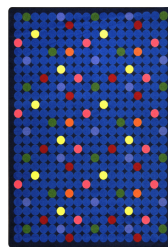

This design “hits the spot” for sophisticated fun amid controlled chaos. The grid of uniform spots will bring a space to life without overpowering the décor while random pops of colors chase boredom out the door. Perfect for young adults, Spot On has a youthful vibe without seeming childish.

## Product Details

<b>Collection:</b>	Playful Patterns™
<b>Fiber</b>	Premium WearOn® Nylon
<b>Product Type:</b>	Area Rugs
<b>Backing:</b>	SoftFlex®
<b>Country of Origin:</b>	USA
<b>Additional Options:</b>	3'10" x 5'4" Rectangle 5'4" x 7'8" Rectangle 7'8" x 10'9" Rectangle

## Colors

01 Antique

02 Licorice

03 Rainbow

04 Seaside

Specifications are subject to normal manufacturing tolerances.  
Sizes are approximate and actual carpet color may vary.

[www.joycarpets.com](http://www.joycarpets.com)