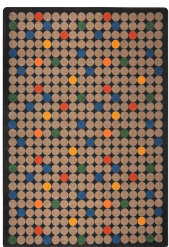

This design “hits the spot” for sophisticated fun amid controlled chaos. The grid of uniform spots will bring a space to life without overpowering the décor while random pops of colors chase boredom out the door. Perfect for young adults, Spot On has a youthful vibe without seeming childish.

## Product Details

<b>Collection:</b>	Playful Patterns™
<b>Fiber</b>	Premium WearOn® Nylon
<b>Product Type:</b>	Area Rugs
<b>Backing:</b>	SoftFlex®
<b>Country of Origin:</b>	USA
<b>Additional Options:</b>	3'10" x 5'4" Rectangle 5'4" x 7'8" Rectangle 7'8" x 10'9" Rectangle

## Colors

01 Antique

02 Licorice

03 Rainbow

04 Seaside

Specifications are subject to normal manufacturing tolerances.  
Sizes are approximate and actual carpet color may vary.

[www.joycarpets.com](http://www.joycarpets.com)