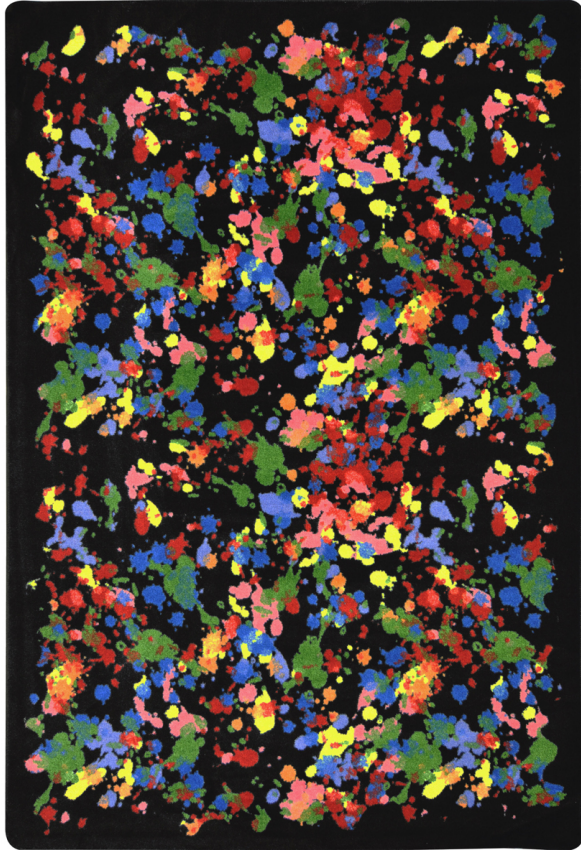

# Splatter Paint #1503

Accidents happen, but Splatter Paint isn't one of them. This whimsical and colorful pattern proves that accidents can be turned into works of art.

## Product Details

<b>Collection:</b>	Kaleidoscope
<b>Fiber</b>	Premium WearOn® Nylon
<b>Product Type:</b>	Area Rugs
<b>Backing:</b>	SoftFlex®
<b>Country of Origin:</b>	USA
<b>Additional Options:</b>	3'10" x 5'4" Rectangle 5'4" x 7'8" Rectangle 7'8" x 10'9" Rectangle 10'9" x 13'2" Rectangle