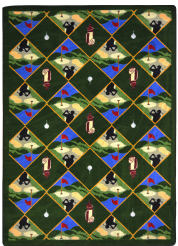

Spike N' Tee #581

You won't have a rough time choosing the right style for golfers. This style will suit them to a "tee."

Product Details

Collection:	Games People Play®
Fiber	Premium WearOn® Nylon
Product Type:	Area Rugs
Backing:	SoftFlex®
Country of Origin:	USA
Additional Options:	3'10" x 5'4" Rectangle 5'4" x 7'8" Rectangle 7'8" x 10'9" Rectangle

Colors

Specifications are subject to normal manufacturing tolerances. Sizes are approximate and actual carpet color may vary.