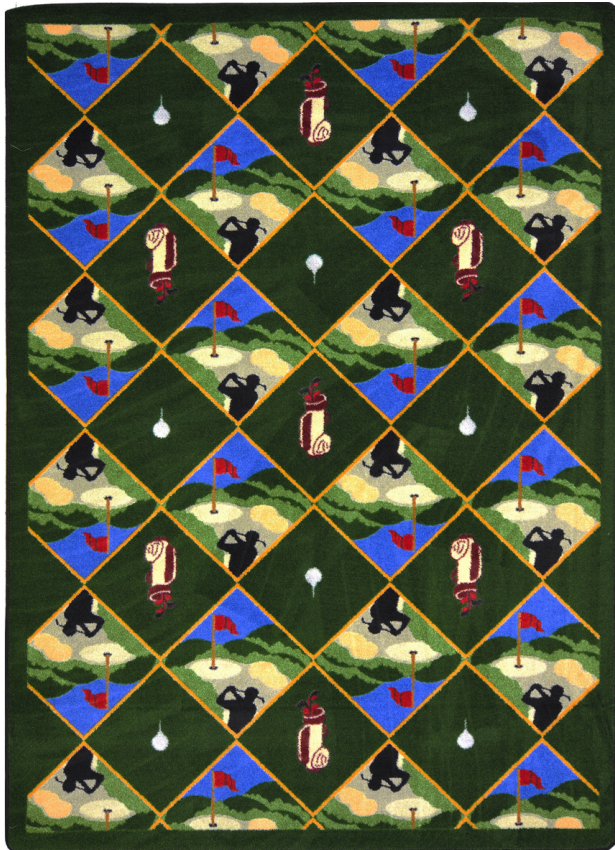

Spike N' Tee #581

You won't have a rough time choosing the right style for golfers. This style will suit them to a "tee."

Product Details

Collection:	Games People Play®
Fiber	Premium WearOn® Nylon
Product Type:	Area Rugs
Backing:	SoftFlex®
Country of Origin:	USA
Additional Options:	3'10" x 5'4" Rectangle 5'4" x 7'8" Rectangle 7'8" x 10'9" Rectangle

Colors

Specifications are subject to normal manufacturing tolerances. Sizes are approximate and actual carpet color may vary.