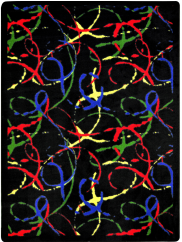

Inspired after the classic children's toy, Silly String will set a playful mood and is perfect for party rooms and recreational areas.

Product Details

Collection:	Kaleidoscope
Fiber	Premium WearOn® Nylon
Product Type:	Area Rugs
Backing:	SoftFlex®
Country of Origin:	USA
Additional Options:	3'10" x 5'4" Rectangle 5'4" x 7'8" Rectangle 7'8" x 10'9" Rectangle 10'9" x 13'2" Rectangle

Colors

Specifications are subject to normal manufacturing tolerances.
Sizes are approximate and actual carpet color may vary.