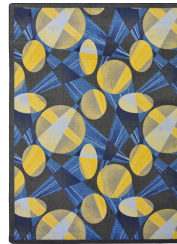

Product Details

Collection:	Any Day Matinee™
Fiber	Premium WearOn® Nylon
Product Type:	Area Rugs
Backing:	SoftFlex®
Country of Origin:	USA
Additional Options:	3'10" x 5'4" Rectangle 5'4" x 7'8" Rectangle 7'8" x 10'9" Rectangle 10'9" x 13'2" Rectangle

Colors

01 Charcoal

02 Brown

03 Burgundy

04 Navy

Specifications are subject to normal manufacturing tolerances.
Sizes are approximate and actual carpet color may vary.

www.joycarpets.com