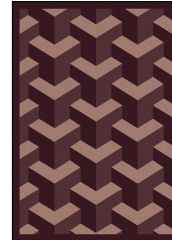

## Product Details

<b>Collection:</b>	Kaleidoscope
<b>Fiber</b>	Premium WearOn® Nylon
<b>Product Type:</b>	Area Rugs
<b>Backing:</b>	SoftFlex®
<b>Country of Origin:</b>	USA
<b>Additional Options:</b>	3'10" x 5'4" Rectangle 5'4" x 7'8" Rectangle 7'8" x 10'9" Rectangle 10'9" x 13'2" Rectangle

## Colors

01 Olive

02 Beige

03 Chocolate

04 Navy

05 Plum

06 Burgundy

07 Wheat

08 Black

09 Emerald

Specifications are subject to normal manufacturing tolerances.  
Sizes are approximate and actual carpet color may vary.

[www.joycarpets.com](http://www.joycarpets.com)