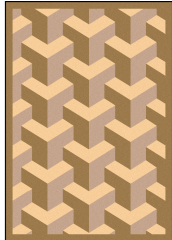

Add a three dimensional element to your floor décor with Rooftop. Let your eyes be fooled by the peaks and valleys of this modern design.

Product Details

Collection:	Kaleidoscope
Fiber	Premium WearOn® Nylon
Product Type:	Area Rugs
Backing:	SoftFlex®
Country of Origin:	USA
Additional Options:	3'10" x 5'4" Rectangle 5'4" x 7'8" Rectangle 7'8" x 10'9" Rectangle 10'9" x 13'2" Rectangle

Colors

02 Beige