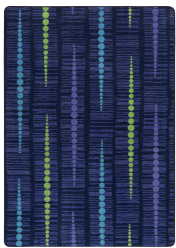

Optimize student engagement and impact learning from the ground up with Recoil™. Inspired by the extension and contraction of a spring, this unique rug design uses simple design elements to create a feeling of movement and action.

Product Details

Collection:	Kid Essentials®
Fiber	Premium WearOn® Nylon
Product Type:	Area Rugs
Backing:	SoftFlex®
Country of Origin:	USA
Additional Options:	

- 3'10" x 5'4" Rectangle
- 5'4" x 7'8" Rectangle
- 7'8" x 10'9" Rectangle
- 10'9" x 13'2" Rectangle

Colors

04 Violet

05 Citrus

Citrus

06 Sapphire

Specifications are subject to normal manufacturing tolerances.
Sizes are approximate and actual carpet color may vary.

www.joycarpets.com