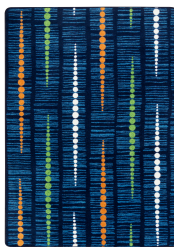

Optimize student engagement and impact learning from the ground up with Recoil™. Inspired by the extension and contraction of a spring, this unique rug design uses simple design elements to create a feeling of movement and action.

Product Details

Collection:	Kid Essentials®
Fiber	Premium WearOn® Nylon
Product Type:	Area Rugs
Backing:	SoftFlex®
Country of Origin:	USA
Additional Options:	

- 3'10" x 5'4" Rectangle
- 5'4" x 7'8" Rectangle
- 7'8" x 10'9" Rectangle
- 10'9" x 13'2" Rectangle

Colors

04 Violet

05 Citrus

Citrus

06 Sapphire

Specifications are subject to normal manufacturing tolerances.
Sizes are approximate and actual carpet color may vary.

www.joycarpets.com