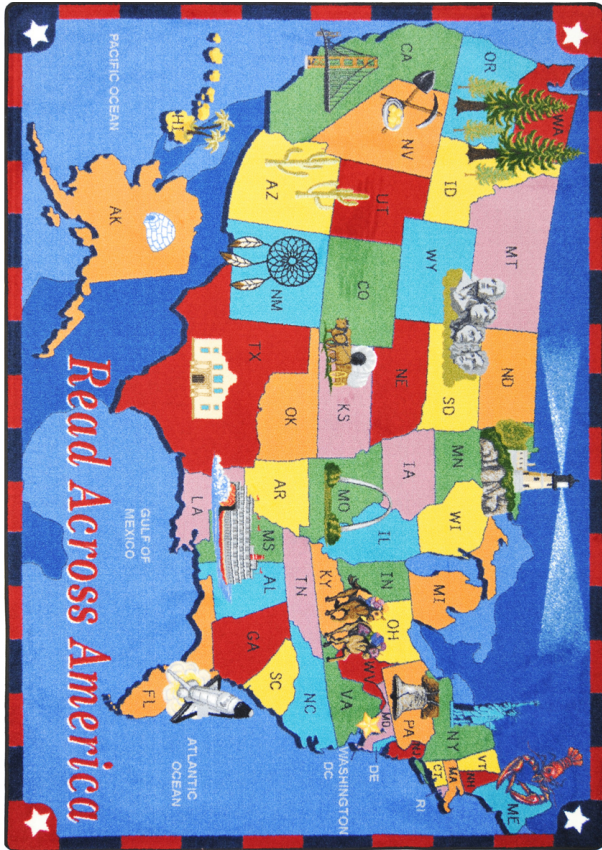

Joy Carpets & Co.

American's love to read! From sea to shining sea and everywhere in between, we enjoy great books. So, no matter how busy the day, save a little time to read a good book. You'll be glad you did!

Product Details

Collection:	Kid Essentials®
Fiber	Premium WearOn® Nylon
Product Type:	Area Rugs
Backing:	SoftFlex®
Country of Origin:	USA
Additional Options:	5'4" x 7'8" Rectangle 7'8" x 10'9" Rectangle 10'9" x 13'2" Rectangle