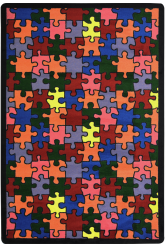

We've got the answer to your decorating problem, and you won't have to worry about losing any pieces to the puzzle!

Product Details

Collection:	Playful Patterns™
Fiber	Premium WearOn® Nylon
Product Type:	Area Rugs
Backing:	SoftFlex®
Country of Origin:	USA
Additional Options:	3'10" x 5'4" Rectangle 5'4" x 7'8" Rectangle 7'8" x 10'9" Rectangle

Colors

Specifications are subject to normal manufacturing tolerances.
Sizes are approximate and actual carpet color may vary.