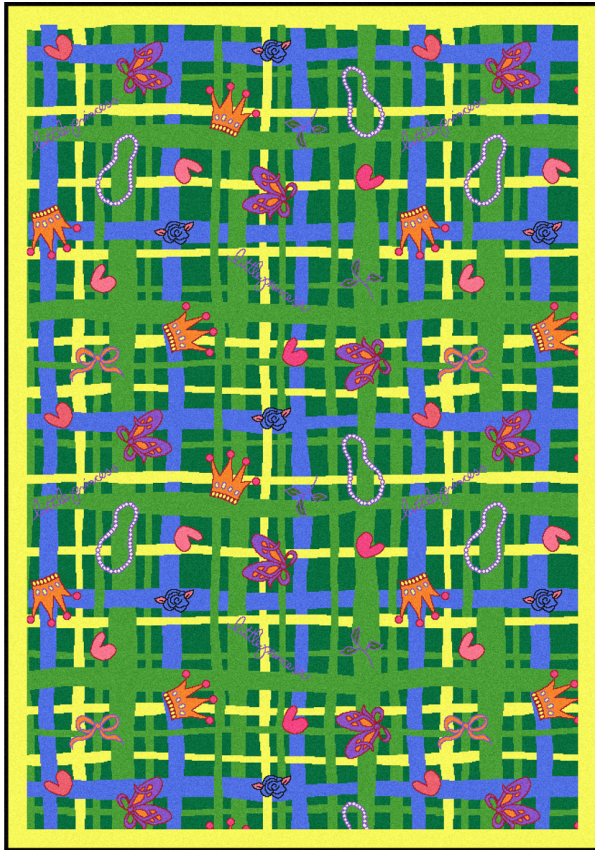

My Little Princess #1440

Put the crowning touch on your little princess's bedroom with this charming carpet. Pearl necklaces, ballet slippers, crowns and flowers will adorn her chambers as she holds court in her own cozy castle.

Product Details

Collection:	Playful Patterns™
Fiber	Premium WearOn® Nylon
Product Type:	Area Rugs
Backing:	SoftFlex®
Country of Origin:	USA
Additional Options:	3'10" x 5'4" Rectangle 5'4" x 7'8" Rectangle 7'8" x 10'9" Rectangle

Colors

01 Green

02 Yellow

03 Blue

04 Pink

Specifications are subject to normal manufacturing tolerances.
Sizes are approximate and actual carpet color may vary.

www.joycarpets.com