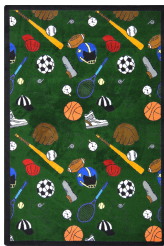

Multi-Sport#1417

Brighten up the room of the athlete in the house with this fun juvenile sports pattern. The whimsical design represents all major sports and sports equipment.

Product Details

Collection:	Games People Play®
Fiber	Premium WearOn® Nylon
Product Type:	Area Rugs
Backing:	SoftFlex®
Country of Origin:	USA
Additional Options:	

3'10" x 5'4" Rectangle
5'4" x 7'8" Rectangle
7'8" x 10'9" Rectangle

Colors

01 Red

02 Green

03 Blue

Specifications are subject to normal manufacturing tolerances.
Sizes are approximate and actual carpet color may vary.