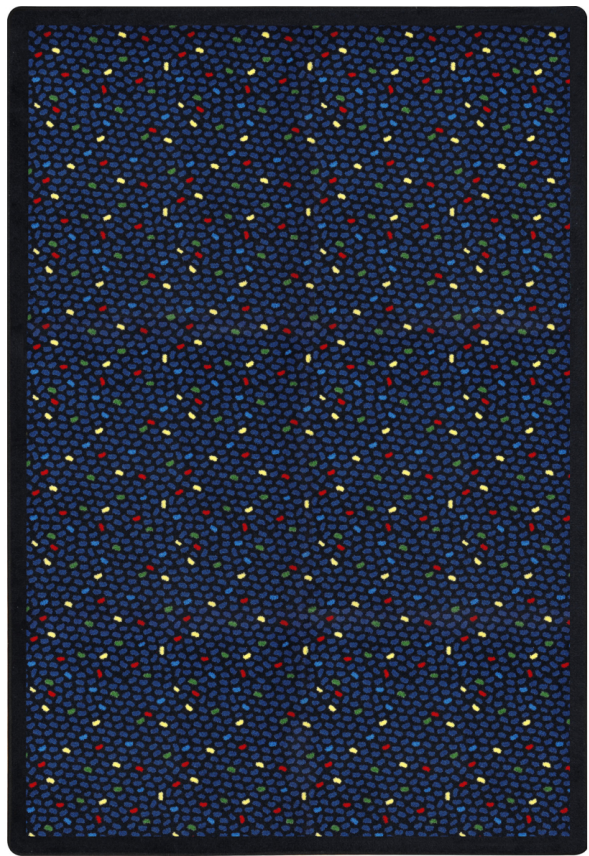

Jelly Beans #1750

Product Details

Collection:	Playful Patterns™
Fiber	Premium WearOn® Nylon
Product Type:	Area Rugs
Backing:	SoftFlex®
Country of Origin:	USA
Additional Options:	3'10" x 5'4" Rectangle 5'4" x 7'8" Rectangle 7'8" x 10'9" Rectangle 10'9" x 13'2" Rectangle

Colors

Specifications are subject to normal manufacturing tolerances. Sizes are approximate and actual carpet color may vary.