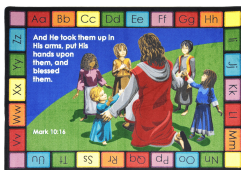

Into His Arms #1602

Let the light of faith shine throughout your life as it does on the faces of these little ones in the presence of Jesus. This beautiful carpet will reinforce to children and all who see it the message of God's love.

Product Details

Collection:	King's Kid Essentials®
Fiber	Premium WearOn® 6,6 Nylon
Product Type:	Area Rugs
Backing:	SoftFlex®
Country of Origin:	USA
Additional Options:	3'10" x 5'4" Rectangle 5'4" x 7'8" Rectangle 7'8" x 10'9" Rectangle 10'9" x 13'2" Rectangle

Colors

Specifications are subject to normal manufacturing tolerances. Sizes are approximate and actual carpet color may vary.