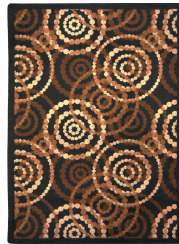

Be mesmerized by the concentric circles of color in Dottie. This modern carpet pattern is a favorite in boutique hotels, restaurants, and night clubs.

### Product Details

<b>Collection:</b>	Kaleidoscope
<b>Fiber</b>	Premium WearOn® Nylon
<b>Product Type:</b>	Area Rugs
<b>Backing:</b>	SoftFlex®
<b>Country of Origin:</b>	USA
<b>Additional Options:</b>	3'10" x 5'4" Rectangle 5'4" x 7'8" Rectangle 7'8" x 10'9" Rectangle 10'9" x 13'2" Rectangle

### Colors

01 Ruby

02 Sapphire

03 Warm Earth

04 Desert

06 Rainbow

Specifications are subject to normal manufacturing tolerances.  
Sizes are approximate and actual carpet color may vary.

[www.joycarpets.com](http://www.joycarpets.com)