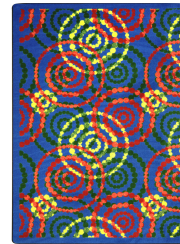

### Product Details

<b>Collection:</b>	Kaleidoscope
<b>Fiber</b>	Premium WearOn® Nylon
<b>Product Type:</b>	Area Rugs
<b>Backing:</b>	SoftFlex®
<b>Country of Origin:</b>	USA
<b>Additional Options:</b>	3'10" x 5'4" Rectangle 5'4" x 7'8" Rectangle 7'8" x 10'9" Rectangle 10'9" x 13'2" Rectangle

### Colors

01 Ruby

02 Sapphire

03 Warm Earth

04 Desert

06 Rainbow

Specifications are subject to normal manufacturing tolerances.  
Sizes are approximate and actual carpet color may vary.

[www.joycarpets.com](http://www.joycarpets.com)