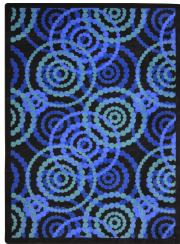

Be mesmerized by the concentric circles of color in Dottie. This modern carpet pattern is a favorite in boutique hotels, restaurants, and night clubs.

### Product Details

<b>Collection:</b>	Kaleidoscope
<b>Fiber</b>	Premium WearOn® Nylon
<b>Product Type:</b>	Area Rugs
<b>Backing:</b>	SoftFlex®
<b>Country of Origin:</b>	USA
<b>Additional Options:</b>	3'10" x 5'4" Rectangle 5'4" x 7'8" Rectangle 7'8" x 10'9" Rectangle 10'9" x 13'2" Rectangle

### Colors

01 Ruby

02 Sapphire

03 Warm Earth

04 Desert

06 Rainbow

Specifications are subject to normal manufacturing tolerances.  
Sizes are approximate and actual carpet color may vary.

[www.joycarpets.com](http://www.joycarpets.com)