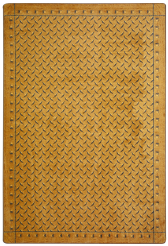

Diamond Plate #1504

Give your floors a metallic texture and industrial theme with Diamond Plate.

Product Details

Collection:	Kaleidoscope
Fiber	Premium WearOn® Nylon
Product Type:	Area Rugs
Backing:	SoftFlex®
Country of Origin:	USA
Additional Options:	

- 3'10" x 5'4" Rectangle
- 5'4" x 7'8" Rectangle
- 7'8" x 10'9" Rectangle
- 10'9" x 13'2" Rectangle

Colors

01 Gold

02 Steel Blue

03 Lead

Specifications are subject to normal manufacturing tolerances.
Sizes are approximate and actual carpet color may vary.