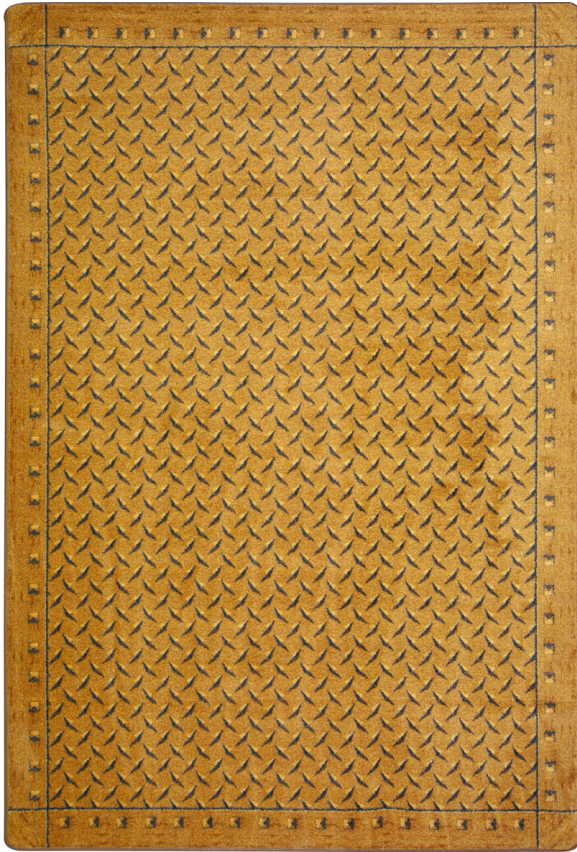

Diamond Plate #1504

Give your floors a metallic texture and industrial theme with Diamond Plate.

Product Details

Collection:	Kaleidoscope
Fiber	Premium WearOn® Nylon
Product Type:	Area Rugs
Backing:	SoftFlex®
Country of Origin:	USA
Additional Options:	

- 3'10" x 5'4" Rectangle
- 5'4" x 7'8" Rectangle
- 7'8" x 10'9" Rectangle
- 10'9" x 13'2" Rectangle

Colors

01 Gold

02 Steel Blue

03 Lead

Specifications are subject to normal manufacturing tolerances.
Sizes are approximate and actual carpet color may vary.