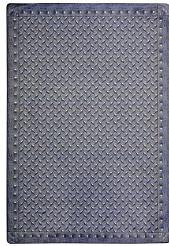

Diamond Plate #1504

Give your floors a metallic texture and industrial theme with Diamond Plate.

Product Details

Collection:	Kaleidoscope
Fiber	Premium WearOn® Nylon
Product Type:	Area Rugs
Backing:	SoftFlex®
Country of Origin:	USA
Additional Options:	

- 3'10" x 5'4" Rectangle
- 5'4" x 7'8" Rectangle
- 7'8" x 10'9" Rectangle
- 10'9" x 13'2" Rectangle

Colors

01 Gold

02 Steel Blue

03 Lead

Specifications are subject to normal manufacturing tolerances.
Sizes are approximate and actual carpet color may vary.