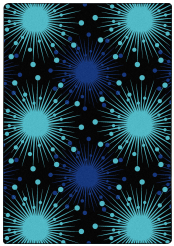

## Product Details

<b>Collection:</b>	Kaleidoscope
<b>Fiber</b>	Premium WearOn® Nylon
<b>Product Type:</b>	Area Rugs
<b>Backing:</b>	SoftFlex®
<b>Country of Origin:</b>	USA
<b>Additional Options:</b>	

- 3'10" x 5'4" Rectangle
- 5'4" x 7'8" Rectangle
- 7'8" x 10'9" Rectangle
- 10'9" x 13'2" Rectangle

## Colors

01 Blue

02 Green

03 Red

04 Silver

Specifications are subject to normal manufacturing tolerances.  
Sizes are approximate and actual carpet color may vary.

[www.joycarpets.com](http://www.joycarpets.com)