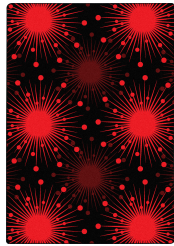

## Product Details

<b>Collection:</b>	Kaleidoscope
<b>Fiber</b>	Premium WearOn® Nylon
<b>Product Type:</b>	Area Rugs
<b>Backing:</b>	SoftFlex®
<b>Country of Origin:</b>	USA
<b>Additional Options:</b>	

- 3'10" x 5'4" Rectangle
- 5'4" x 7'8" Rectangle
- 7'8" x 10'9" Rectangle
- 10'9" x 13'2" Rectangle

## Colors

01 Blue

02 Green

03 Red

04 Silver

Specifications are subject to normal manufacturing tolerances.  
Sizes are approximate and actual carpet color may vary.

[www.joycarpets.com](http://www.joycarpets.com)