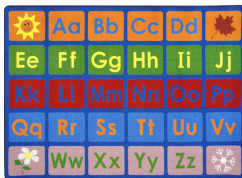

Any Day Alphabet #1710

Young children who are learning the alphabet will enjoy this colorful rug with both upper and lower case letters. You can also begin discussions about the seasons with the simple shapes in the corners, and the individual squares will be a great organizational tool in the classroom.

Lightspeed™ QuickShip Product - select sizes & colors available to ship in 3 days!

Product Details

Collection:	Kid Essentials®
Fiber	Premium WearOn® Nylon
Product Type:	Area Rugs QuickShip
Backing:	SoftFlex®
Country of Origin:	USA
Additional Options:	

- 5'4" x 7'8" Rectangle
- 7'8" x 10'9" Rectangle
- 10'9" x 13'2" Rectangle

Colors

01 Primary

Primary

02 Earthtone

Specifications are subject to normal manufacturing tolerances.
Sizes are approximate and actual carpet color may vary.