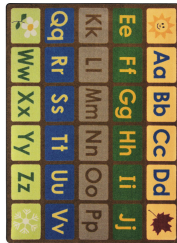

Any Day Alphabet #1710

Young children who are learning the alphabet will enjoy this colorful rug with both upper and lower case letters. You can also begin discussions about the seasons with the simple shapes in the corners, and the individual squares will be a great organizational tool in the classroom.

Lightspeed™ QuickShip Product - select sizes & colors available to ship in 3 days!

Product Details

Collection:	Kid Essentials®
Fiber	Premium WearOn® Nylon
Product Type:	Area Rugs QuickShip
Backing:	SoftFlex®
Country of Origin:	USA
Additional Options:	

- 5'4" x 7'8" Rectangle
- 7'8" x 10'9" Rectangle
- 10'9" x 13'2" Rectangle

Colors

01 Primary

Primary

02 Earthtone

Specifications are subject to normal manufacturing tolerances.
Sizes are approximate and actual carpet color may vary.