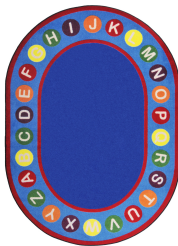

On this simple uncluttered rug, the alphabet letters mark the spot where children can gather for group sharing time or individual activities.

## Product Details

<b>Collection:</b>	Kid Essentials®
<b>Fiber</b>	Premium WearOn® Nylon
<b>Product Type:</b>	Area Rugs
<b>Backing:</b>	SoftFlex®
<b>Country of Origin:</b>	USA
<b>Additional Options:</b>	

- 5'4" x 7'8" Rectangle
- 5'4" x 7'8" Oval
- 7'8" x 10'9" Rectangle
- 7'8" x 10'9" Oval
- 7'7" Round
- 10'9" x 13'2" Rectangle
- 10'9" x 13'2" Oval
- 13'2" Round

## Colors

01 Primary

Primary

Primary

02 Earthtone

Earthtone

Specifications are subject to normal manufacturing tolerances.  
Sizes are approximate and actual carpet color may vary.

[www.joycarpets.com](http://www.joycarpets.com)