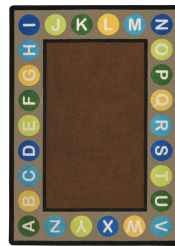

On this simple uncluttered rug, the alphabet letters mark the spot where children can gather for group sharing time or individual activities.

## Product Details

<b>Collection:</b>	Kid Essentials®
<b>Fiber</b>	Premium WearOn® Nylon
<b>Product Type:</b>	Area Rugs
<b>Backing:</b>	SoftFlex®
<b>Country of Origin:</b>	USA
<b>Additional Options:</b>	

- 5'4" x 7'8" Rectangle
- 5'4" x 7'8" Oval
- 7'8" x 10'9" Rectangle
- 7'8" x 10'9" Oval
- 7'7" Round
- 10'9" x 13'2" Rectangle
- 10'9" x 13'2" Oval
- 13'2" Round

## Colors

01 Primary

Primary

Primary

02 Earthtone

Earthtone

Specifications are subject to normal manufacturing tolerances.  
Sizes are approximate and actual carpet color may vary.

[www.joycarpets.com](http://www.joycarpets.com)