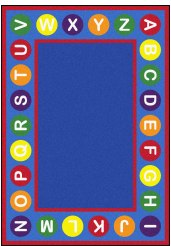

On this simple uncluttered rug, the alphabet letters mark the spot where children can gather for group sharing time or individual activities.

## Product Details

<b>Collection:</b>	Kid Essentials®
<b>Fiber</b>	Premium WearOn® Nylon
<b>Product Type:</b>	Area Rugs
<b>Backing:</b>	SoftFlex®
<b>Country of Origin:</b>	USA
<b>Additional Options:</b>	

- 5'4" x 7'8" Rectangle
- 5'4" x 7'8" Oval
- 7'8" x 10'9" Rectangle
- 7'8" x 10'9" Oval
- 7'7" Round
- 10'9" x 13'2" Rectangle
- 10'9" x 13'2" Oval
- 13'2" Round

## Colors

01 Primary

Primary

Primary

02 Earthtone

Earthtone

Specifications are subject to normal manufacturing tolerances.  
Sizes are approximate and actual carpet color may vary.

[www.joycarpets.com](http://www.joycarpets.com)