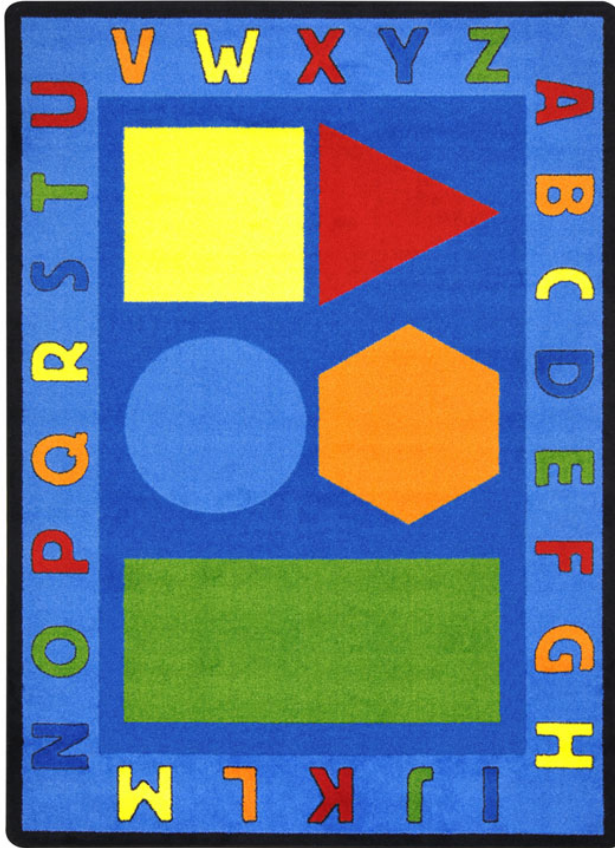

Alphabet Shapes #1670

This simple yet attractive rug is perfect for learning basic shapes, colors, and the alphabet while also providing an ideal gathering point for group activities.

Product Details

Collection:	Kid Essentials®
Fiber	Premium WearOn® Nylon
Product Type:	Area Rugs
Backing:	SoftFlex®
Country of Origin:	USA
Additional Options:	5'4" x 7'8" Rectangle 7'8" x 10'9" Rectangle 10'9" x 13'2" Rectangle

Colors

Specifications are subject to normal manufacturing tolerances.
Sizes are approximate and actual carpet color may vary.