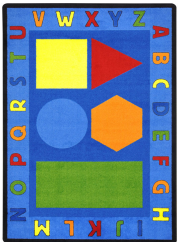

Alphabet Shapes #1670

This simple yet attractive rug is perfect for learning basic shapes, colors, and the alphabet while also providing an ideal gathering point for group activities.

Product Details

Collection:	Kid Essentials®
Fiber	Premium WearOn® Nylon
Product Type:	Area Rugs
Backing:	SoftFlex®
Country of Origin:	USA
Additional Options:	5'4" x 7'8" Rectangle 7'8" x 10'9" Rectangle 10'9" x 13'2" Rectangle

Colors

Specifications are subject to normal manufacturing tolerances.
Sizes are approximate and actual carpet color may vary.