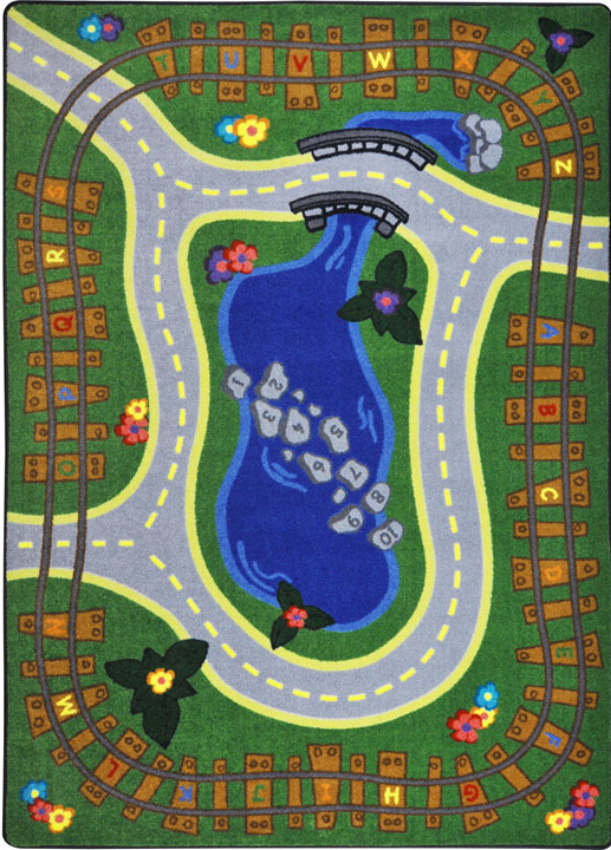

# Alphabet Express #1791

Take the express to learning fun with this clever play carpet! Imaginations will fuel the activities as children drive the roads, ride the alphabet rails, or hop across the stepping stones of the rippling stream. This carpet will be just the ticket for an enjoyable day of active play.

## Product Details

<b>Collection:</b>	Kid Essentials®
<b>Fiber</b>	Premium WearOn® Nylon
<b>Product Type:</b>	Area Rugs
<b>Backing:</b>	SoftFlex®
<b>Country of Origin:</b>	USA
<b>Additional Options:</b>	5'4" x 7'8" Rectangle 7'8" x 10'9" Rectangle 10'9" x 13'2" Rectangle