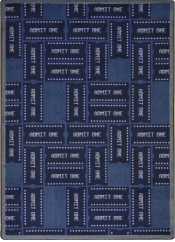

Product Details

| | |
|----------------------------|-----------------------|
| Collection: | Any Day Matinee™ |
| Fiber | Premium WearOn® Nylon |
| Product Type: | Area Rugs |
| Backing: | SoftFlex® |
| Country of Origin: | USA |
| Additional Options: | |

- 3'10" x 5'4" Rectangle
- 5'4" x 7'8" Rectangle
- 7'8" x 10'9" Rectangle
- 10'9" x 13'2" Rectangle

Colors

01 Black

02 Brown

03 Burgundy

04 Blue

Specifications are subject to normal manufacturing tolerances.
Sizes are approximate and actual carpet color may vary.