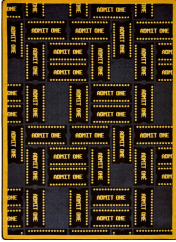

Product Details

| | |
|----------------------------|-----------------------|
| Collection: | Any Day Matinee™ |
| Fiber | Premium WearOn® Nylon |
| Product Type: | Area Rugs |
| Backing: | SoftFlex® |
| Country of Origin: | USA |
| Additional Options: | |

- 3'10" x 5'4" Rectangle
- 5'4" x 7'8" Rectangle
- 7'8" x 10'9" Rectangle
- 10'9" x 13'2" Rectangle

Colors

01 Black

02 Brown

03 Burgundy

04 Blue

Specifications are subject to normal manufacturing tolerances.
Sizes are approximate and actual carpet color may vary.