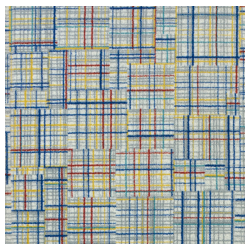

## Product Details

<b>Collection:</b>	Room To Grow™
<b>Fiber</b>	Premium WearOn® Nylon
<b>Product Type:</b>	Carpet
<b>Pattern Repeat:</b>	81" x 81"
<b>Width:</b>	13'6"
<b>Backing:</b>	Actionbac®
<b>Country of Origin:</b>	USA
<b>Additional Options:</b>	

## Colors

Titanium

01 Linen

02 Titanium

03 Smoke

04 Aqua

05 Calypso

06 Playful