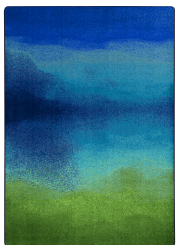

Utilizing a dramatic ombre effect that blends one color into another, Colorwash™ is certain to be the focal point of any room with its eye catching design that creates a sense of sophistication and depth. With a calming color palette inspired by nature, this unique rug is perfect for biophilic interiors or mindfulness spaces that emphasize calming, natural aesthetics as a backdrop for focused learning.

Product Details

Collection:	Kid Essentials®
Fiber	Premium WearOn® Nylon
Product Type:	Area Rugs
Backing:	SoftFlex®
Country of Origin:	USA
Additional Options:	

- 5'4" x 7'8" Rectangle
- 7'8" x 10'9" Rectangle
- 10'9" x 13'2" Rectangle
- 5'4" Round
- 7'7" Round
- 13'2" Round

Colors

01 Marine

Marine

Marine

Specifications are subject to normal manufacturing tolerances.
Sizes are approximate and actual carpet color may vary.

www.joycarpets.com