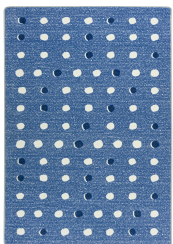

Product Details

Collection:	Claremont Kids™
Fiber	Premium WearOn® Nylon
Product Type:	Area Rugs
Backing:	SoftFlex®
Country of Origin:	USA
Additional Options:	3'10" x 5'4" Rectangle 5'4" x 7'8" Rectangle 7'8" x 10'9" Rectangle

Colors

Linen

Cloudy

Blue Skies

Blush

01 Linen

02 Cloudy

03 Blue Skies

04 Blush

Specifications are subject to normal manufacturing tolerances.
Sizes are approximate and actual carpet color may vary.

www.joycarpets.com