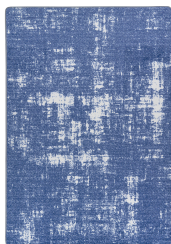

Product Details

Collection: Claremont Kids™
Fiber: Premium WearOn® Nylon
Product Type: Area Rugs
Backing: SoftFlex®
Country of Origin: USA
Additional Options:

3'10" x 5'4" Rectangle
 5'4" x 7'8" Rectangle
 7'8" x 10'9" Rectangle

Colors

Linen

Cloudy

Cloudy

Blush

Blue Skies

01 Linen

02 Cloudy

03 Blue Skies

04 Blush

Specifications are subject to normal manufacturing tolerances.
Sizes are approximate and actual carpet color may vary.

www.joycarpets.com