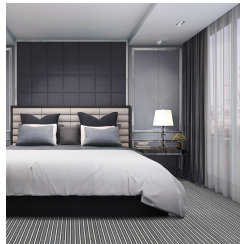

Product Details

Collection:	Impressions®
Fiber	Premium WearOn® Nylon
Product Type:	Carpet
Pattern Repeat:	1.5" x 1.5"
Width:	
Backing:	Actionbac®
Country of Origin:	USA
Additional Options:	13'6" Broadloom

Colors

Anchor