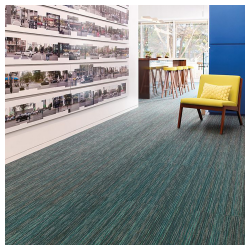

Musing

Specifications are subject to normal manufacturing tolerances.
Sizes are approximate and actual carpet color may vary.