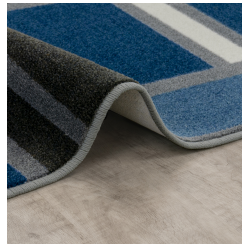

Product Details

Collection:	First Take™
Fiber	Premium WearOn® Nylon
Product Type:	Area Rugs
Backing:	SoftFlex™
Country of Origin:	USA
Additional Options:	3'10" x 5'4" Rectangle 5'4" x 7'8" Rectangle 7'8" x 10'9" Rectangle 10'9" x 13'2" Rectangle

Colors

01 Sapphire

Specifications are subject to normal manufacturing tolerances.
Sizes are approximate and actual carpet color may vary.

www.joycarpets.com