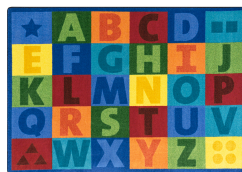

Colorful Learning™ boldly displays the uppercase alphabet while large sitting squares provide ample space for classrooms organization. Begin discussions about color, shapes, and counting with the icons in each of the four corners.

Lightspeed™ QuickShip Product - select sizes available to ship in 3 days!

Product Details

Collection:	Kid Essentials®
Fiber	Premium WearOn® Nylon
Product Type:	Area RugsQuickShip
Backing:	SoftFlex®
Country of Origin:	USA
Additional Options:	5'4" x 7'8" Rectangle 7'8" x 10'9" Rectangle 10'9" x 13'2" Rectangle

Colors

01 Multi

Specifications are subject to normal manufacturing tolerances.
Sizes are approximate and actual carpet color may vary.

www.joycarpets.com