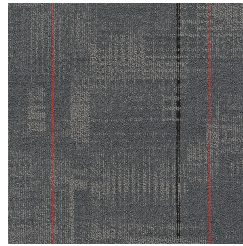

Makes Sense Carpet Tile #1006

25 sqyd minimum order required.

Product Details

Collection:	On Demand™
Fiber	100% Solution Dyed Nylon
Product Type:	Carpet TileQuickShip
Backing:	Accentuate Cushion
Country of Origin:	USA
Additional Options:	50cm x 50cm Square

Colors

01 Block Print

02 Canvas

03 Charcoal

04 Clay

05 Ultramarine

Specifications are subject to normal manufacturing tolerances.
Sizes are approximate and actual carpet color may vary.

www.joycarpets.com