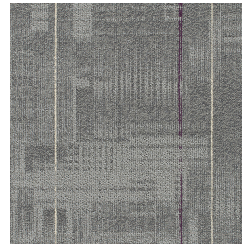

Makes Sense Carpet Tile #1006

25 sqyd minimum order required.

Product Details

Collection:	On Demand™
Fiber	100% Solution Dyed Nylon
Product Type:	Carpet TileQuickShip
Backing:	Accentuate Cushion
Country of Origin:	USA
Additional Options:	50cm x 50cm Square

Colors

01 Block Print

02 Canvas

03 Charcoal

04 Clay

05 Ultramarine

Specifications are subject to normal manufacturing tolerances.
Sizes are approximate and actual carpet color may vary.

www.joycarpets.com