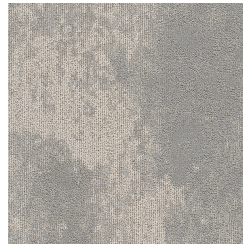

High Tide Carpet Tile #1010

25 sqyd minimum order required.

Product Details

Collection:	On Demand™
Fiber	100% Solution Dyed Nylon
Product Type:	Carpet TileQuickShip
Backing:	Accentuate Cushion
Country of Origin:	USA
Additional Options:	50cm x 50cm Square

Colors

01 Baltic Blue

02 Nautilus

03 Oyster

04 Stingray

05 Volcanic

Specifications are subject to normal manufacturing tolerances.
Sizes are approximate and actual carpet color may vary.

www.joycarpets.com