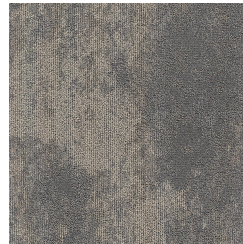

High Tide Carpet Tile #1010

25 sqyd minimum order required.

Product Details

Collection:	On Demand™
Fiber	100% Solution Dyed Nylon
Product Type:	Carpet TileQuickShip
Backing:	Accentuate Cushion
Country of Origin:	USA
Additional Options:	50cm x 50cm Square

Colors

01 Baltic Blue

02 Nautilus

03 Oyster

04 Stingray

05 Volcanic

Specifications are subject to normal manufacturing tolerances.
Sizes are approximate and actual carpet color may vary.

www.joycarpets.com