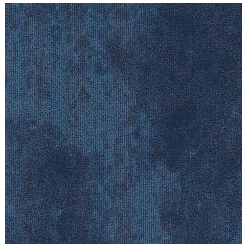

High Tide Carpet Tile #1010

25 sqyd minimum order required.

Product Details

Collection:	On Demand™
Fiber	100% Solution Dyed Nylon
Product Type:	Carpet TileQuickShip
Backing:	Accentuate Cushion
Country of Origin:	USA
Additional Options:	50cm x 50cm Square

Colors

01 Baltic Blue

02 Nautilus

03 Oyster

04 Stingray

05 Volcanic

Specifications are subject to normal manufacturing tolerances.
Sizes are approximate and actual carpet color may vary.

www.joycarpets.com