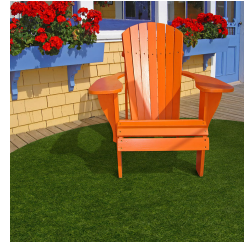

Specifications are subject to normal manufacturing tolerances.
Sizes are approximate and actual carpet color may vary.