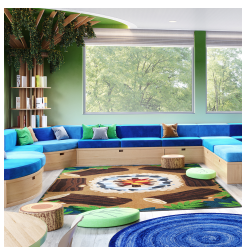

Bring the outdoors in and gather 'round the campfire for an afternoon of sharing, storytelling and group activities. Create a dramatic play center and "cook up" pretend smores for an easy camping theme that is certain to delight children and adults alike.

Lightspeed™ QuickShip Product - select sizes available to ship in 3 days!

Product Details

Collection:	Kid Essentials®
Fiber	Premium WearOn® Nylon
Product Type:	Area RugsQuickShip
Backing:	Softflex®
Country of Origin:	USA
Additional Options:	5'4" x 7'8" Rectangle 7'8" x 10'9" Rectangle 10'9" x 13'2" Rectangle

Colors