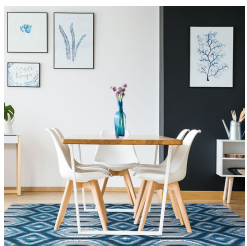

Colors

01 Peacock