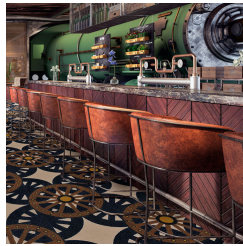

Wheel Shadows #1966

Product Details

Collection:	Kaleidoscope
Fiber	Premium WearOn® Nylon
Product Type:	Carpet
Pattern Repeat:	40.5" x 40.5"
Width:	13'6"
Backing:	Actionbac®
Country of Origin:	USA
Additional Options:	13'6" Broadloom

Colors