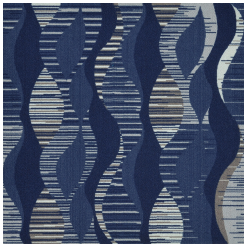

Stiletto Carpet Tile #980

30 sqyds minimum order required.

Product Details

Collection:	Totally Tiles®
Fiber	100% Nylon
Product Type:	Carpet Tile
Pattern Repeat:	1m x 1m
Width:	
Backing:	StayTac®
Country of Origin:	USA
Additional Options:	1m x 1m Square

Colors

Specifications are subject to normal manufacturing tolerances.
Sizes are approximate and actual carpet color may vary.