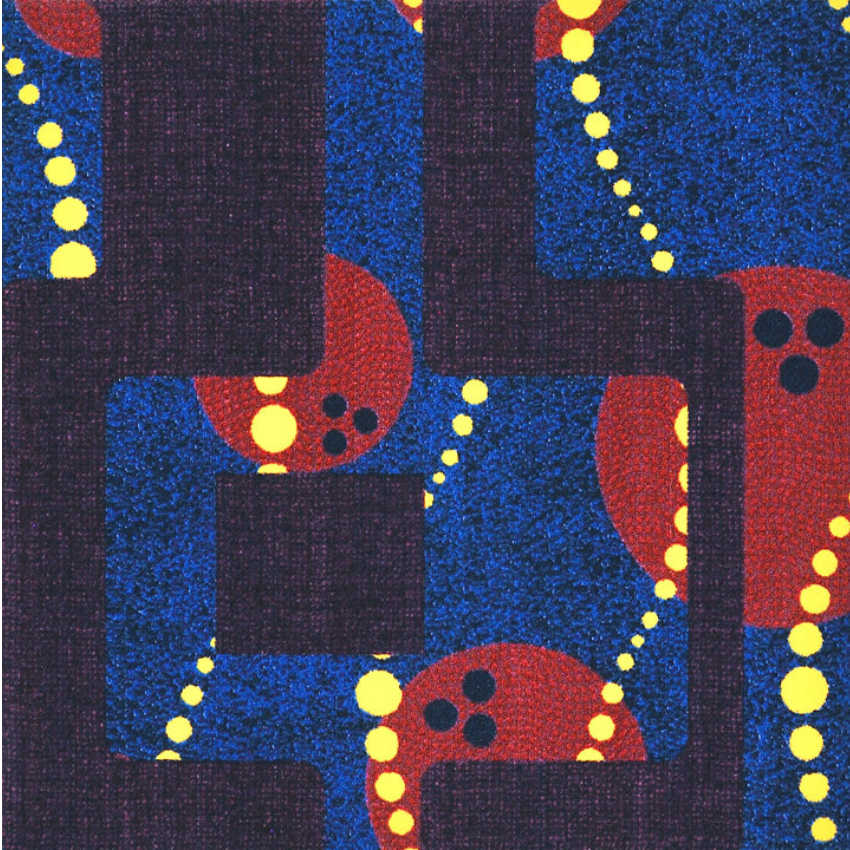

Ten Pins Carpet Tile #978

30 sqyds minimum order required.

Product Details

Collection:	Totally Tiles®
Fiber	100% Nylon
Product Type:	Carpet Tile
Pattern Repeat:	1m x 1m
Width:	
Backing:	StayTac®
Country of Origin:	USA
Additional Options:	1m x 1m Square

Colors

Specifications are subject to normal manufacturing tolerances.
Sizes are approximate and actual carpet color may vary.