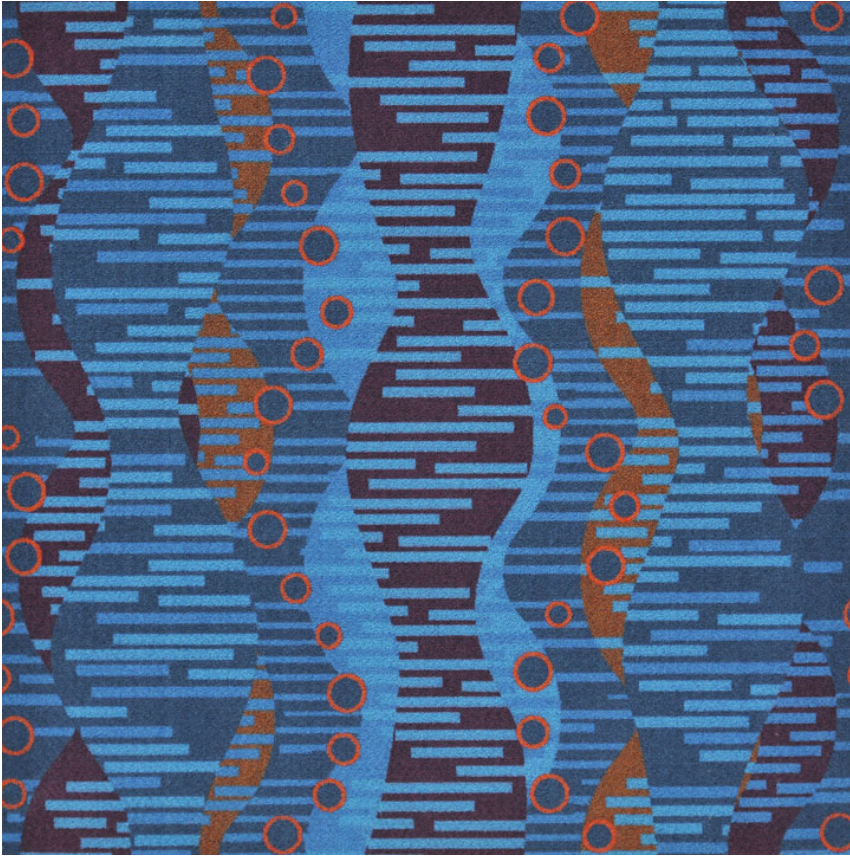

Synchronicity Carpet Tile #953

30 sqyds minimum order required.

Product Details

Collection:	Totally Tiles®
Fiber	100% Nylon
Product Type:	Carpet Tile
Pattern Repeat:	1m x 1m
Width:	
Backing:	StayTac®
Country of Origin:	USA
Additional Options:	1m x 1m Square

Colors

Specifications are subject to normal manufacturing tolerances.
Sizes are approximate and actual carpet color may vary.