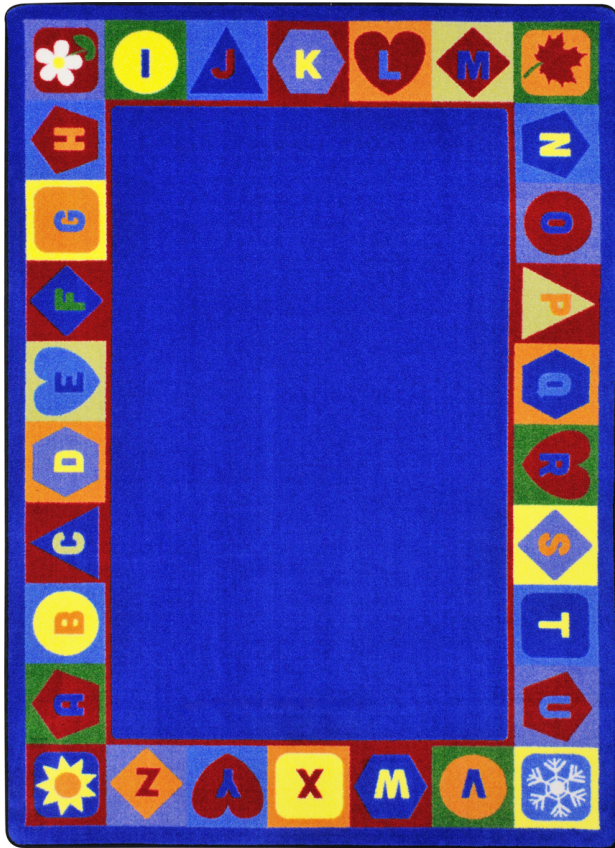

Seasons & Shapes Alphabet #1871

Make learning fun with Seasons & Shapes Alphabet™. This versatile classroom carpet focuses on essentials of early learning including the alphabet, shapes, phonics, seasons, and colors. Develop fun and engaging activities to help students learn while they play.

Product Details

Collection:	Kid Essentials®
Fiber	Premium WearOn® Nylon
Product Type:	Area Rugs
Backing:	Softflex®
Country of Origin:	USA
Additional Options:	5'4" x 7'8" Rectangle 7'8" x 10'9" Rectangle 10'9" x 13'2" Rectangle

Colors

Specifications are subject to normal manufacturing tolerances.
Sizes are approximate and actual carpet color may vary.

www.joycarpets.com