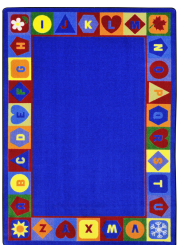

Seasons & Shapes Alphabet #1871

Make learning fun with Seasons & Shapes Alphabet™. This versatile classroom carpet focuses on essentials of early learning including the alphabet, shapes, phonics, seasons, and colors. Develop fun and engaging activities to help students learn while they play.

Product Details

Collection:	Kid Essentials®
Fiber	Premium WearOn® Nylon
Product Type:	Area Rugs
Backing:	Softflex®
Country of Origin:	USA
Additional Options:	5'4" x 7'8" Rectangle 7'8" x 10'9" Rectangle 10'9" x 13'2" Rectangle

Colors