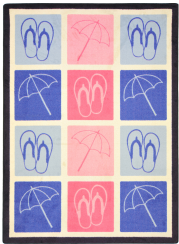

Product Details

Collection:	Summer Solstice™
Fiber	Premium WearOn® Nylon
Product Type:	Area Rugs
Backing:	SoftFlex®
Country of Origin:	USA
Additional Options:	5'4" x 7'8" Rectangle 7'8" x 10'9" Rectangle

Colors

Specifications are subject to normal manufacturing tolerances.
Sizes are approximate and actual carpet color may vary.