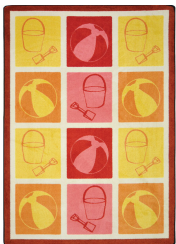

Product Details

Collection:	Summer Solstice™
Fiber	Premium WearOn® Nylon
Product Type:	Area Rugs
Backing:	SoftFlex®
Country of Origin:	USA
Additional Options:	5'4" x 7'8" Rectangle 7'8" x 10'9" Rectangle

Colors

Specifications are subject to normal manufacturing tolerances.
Sizes are approximate and actual carpet color may vary.