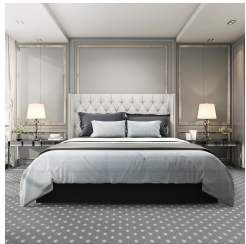

Colors

Cloudy