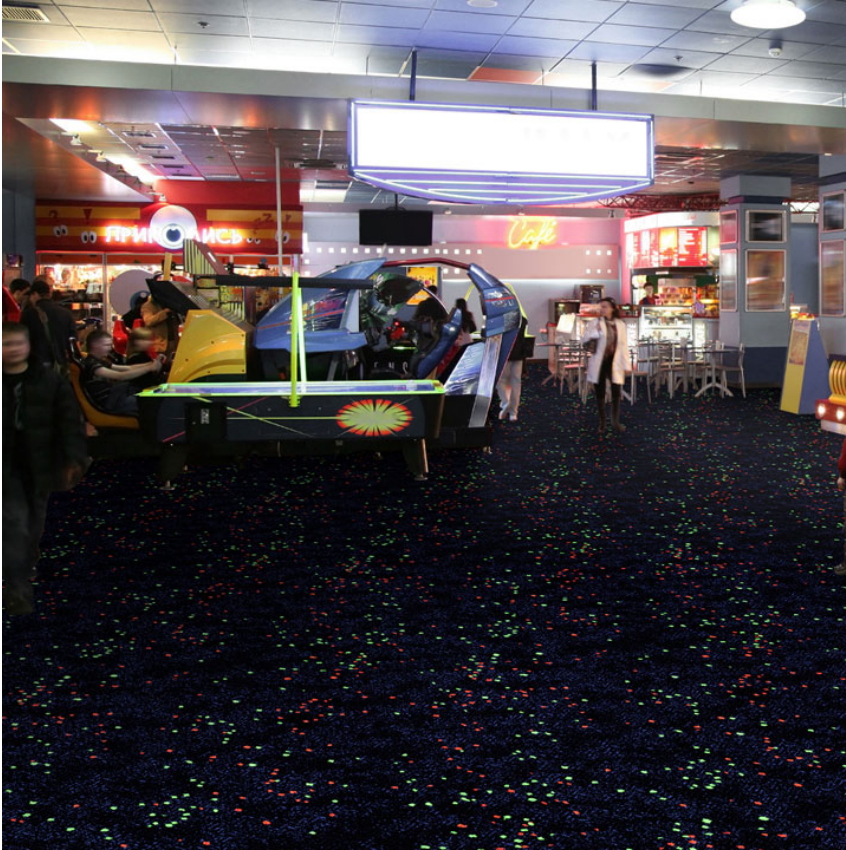

Deep Space Fluorescent Tile #931

300 sqyd minimum order required. Call for pricing.

Product Details

Collection:	Neon Lights™
Fiber	100% Nylon
Product Type:	Carpet Tile
Pattern Repeat:	1m x 1m
Width:	
Backing:	StayTac®
Country of Origin:	USA
Additional Options:	1m x 1m Square

Colors

Fluorescent

Specifications are subject to normal manufacturing tolerances.
Sizes are approximate and actual carpet color may vary.

www.joycarpets.com