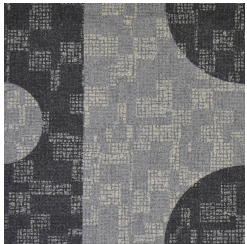

Clockwork Carpet Tile #910

Does your current design project have you feeling boxed in? Do right angles seem mundane? If curves are the focus of your floor, Clockwork is just the ticket. An exercise in visual enhancements, the smooth lines of this design can take unexpected turns, creating interest as the eye follows the pattern throughout its entire extension. 30 sqyd minimum order required.

Product Details

Collection:	FreePattern®
Fiber	100% Nylon
Product Type:	Carpet Tile
Pattern Repeat:	1m x 1m
Width:	
Backing:	StayTac®
Country of Origin:	USA
Additional Options:	1m x 1m Square

Colors

02 Charcoal

01 Aqua

03 Chocolate

04 Navy

05 Olive

Specifications are subject to normal manufacturing tolerances.
Sizes are approximate and actual carpet color may vary.

www.joycarpets.com