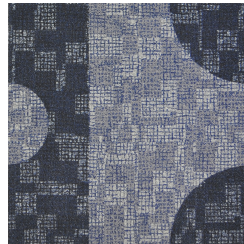

Clockwork Carpet Tile #910

Does your current design project have you feeling boxed in? Do right angles seem mundane? If curves are the focus of your floor, Clockwork is just the ticket. An exercise in visual enhancements, the smooth lines of this design can take unexpected turns, creating interest as the eye follows the pattern throughout its entire extension. 30 sqyd minimum order required.

Product Details

Collection:	FreePattern®
Fiber	100% Nylon
Product Type:	Carpet Tile
Pattern Repeat:	1m x 1m
Width:	
Backing:	StayTac®
Country of Origin:	USA
Additional Options:	1m x 1m Square

Colors

02 Charcoal

01 Aqua

03 Chocolate

04 Navy

05 Olive

Specifications are subject to normal manufacturing tolerances.
Sizes are approximate and actual carpet color may vary.

www.joycarpets.com