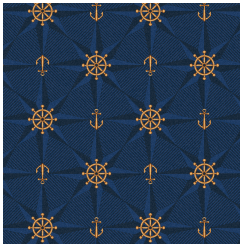

Mariner's Tale #1515

This simple but sophisticated carpet pattern has a nautical motif and is a favorite in boutique hotels, restaurants, and coastal areas.

Product Details

Collection:	Kaleidoscope
Fiber	Premium WearOn® Nylon
Product Type:	Carpet
Pattern Repeat:	18" x 18"
Width:	13'6"
Backing:	Actionbac®
Country of Origin:	USA
Additional Options:	13'6" Broadloom

Colors

01 Navy

02 Wine

03 Emerald

04 Chocolate

05 Onyx

Specifications are subject to normal manufacturing tolerances.
Sizes are approximate and actual carpet color may vary.

www.joycarpets.com