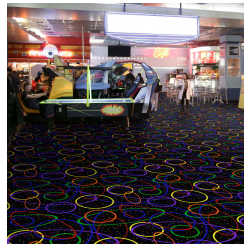

Looped Fluorescent Quick-ship#450

72 hr Quick-ship.

Product Details

Collection:	Neon Lights™
Fiber	100% Nylon
Product Type:	CarpetQuickShip
Pattern Repeat:	48" x 48"
Width:	12'
Backing:	Actionbac®
Country of Origin:	USA
Additional Options:	12' Broadloom

Colors

Specifications are subject to normal manufacturing tolerances.
Sizes are approximate and actual carpet color may vary.