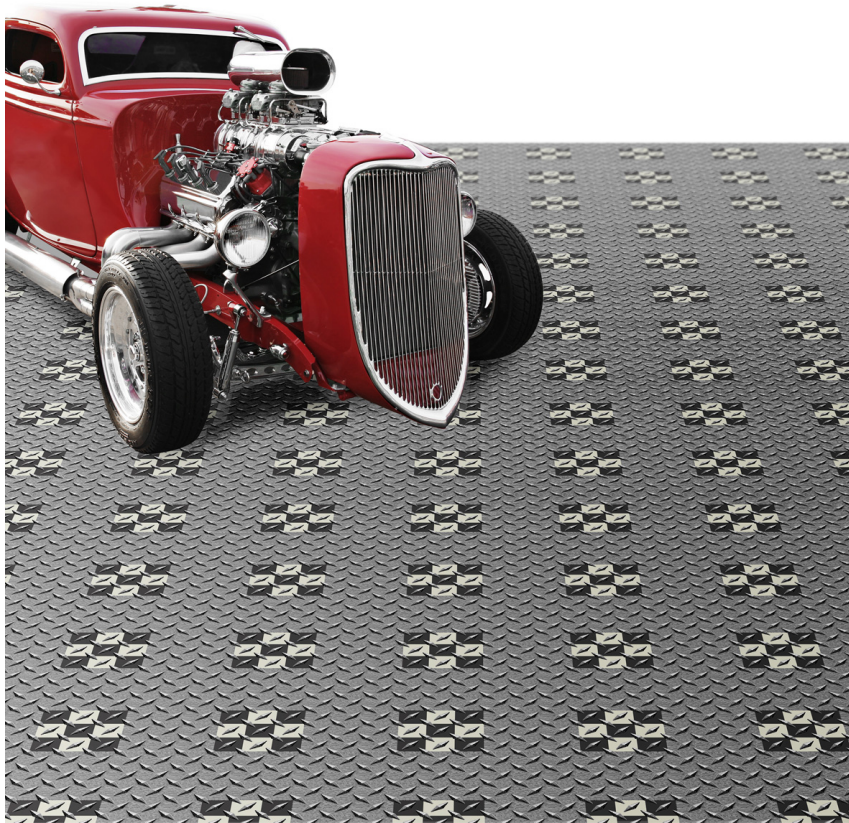

# Finish Line #1514

Designed for the ultimate motorsports enthusiast, this pattern will turn an ordinary room into speedway headquarters! If you live for race day and dream of the checkered flag, bring the action of the track into your home with Finish Line.

## Product Details

<b>Collection:</b>	Games People Play®
<b>Fiber</b>	Premium WearOn® Nylon
<b>Product Type:</b>	Carpet
<b>Pattern Repeat:</b>	18" x 18"
<b>Width:</b>	13'6"
<b>Backing:</b>	Actionbac®
<b>Country of Origin:</b>	USA
<b>Additional Options:</b>	13'6" Broadloom