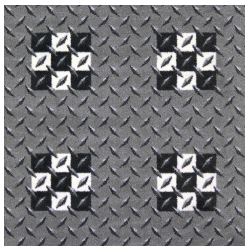

Finish Line #1514

Designed for the ultimate motorsports enthusiast, this pattern will turn an ordinary room into speedway headquarters! If you live for race day and dream of the checkered flag, bring the action of the track into your home with Finish Line.

Product Details

Collection:	Games People Play®
Fiber	Premium WearOn® Nylon
Product Type:	Carpet
Pattern Repeat:	18" x 18"
Width:	13'6"
Backing:	Actionbac®
Country of Origin:	USA
Additional Options:	13'6" Broadloom

Colors