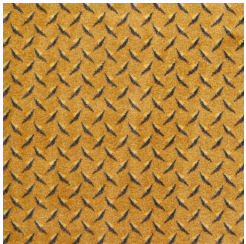

Diamond Plate#1504

Give your floors a metallic texture and industrial theme with Diamond Plate.

Product Details

Collection:	Kaleidoscope
Fiber	Premium WearOn® Nylon
Product Type:	Carpet
Pattern Repeat:	6" x 6"
Width:	13'6"
Backing:	Actionbac®
Country of Origin:	USA
Additional Options:	13'6" Broadloom

Colors

01 Gold

02 Steel Blue

03 Lead

Specifications are subject to normal manufacturing tolerances.
Sizes are approximate and actual carpet color may vary.

www.joycarpets.com