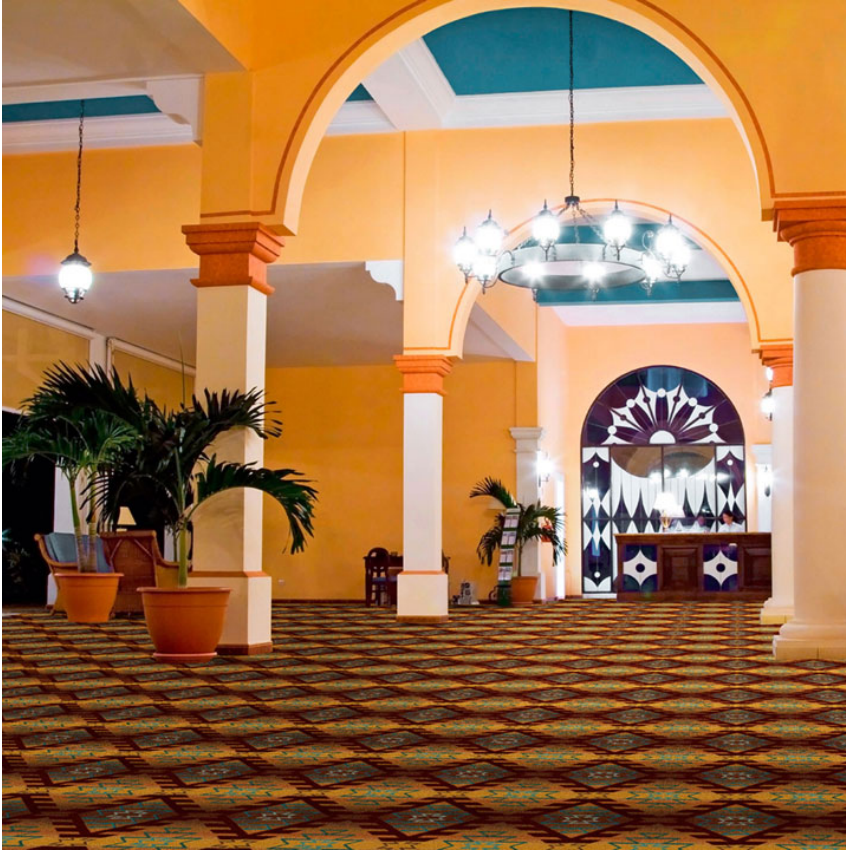

Canyon Ridge #1577

From cactus filled deserts to the deep gorges of the Colorado Plateau, the colors and design of Canyon Ridge are an instant reminder of the beauty and intrigue of the American Southwest.

Product Details

Collection:	Kaleidoscope
Fiber	Premium WearOn® Nylon
Product Type:	Carpet
Pattern Repeat:	20.25" x 20.25"
Width:	13'6"
Backing:	Actionbac®
Country of Origin:	USA
Additional Options:	13'6" Broadloom